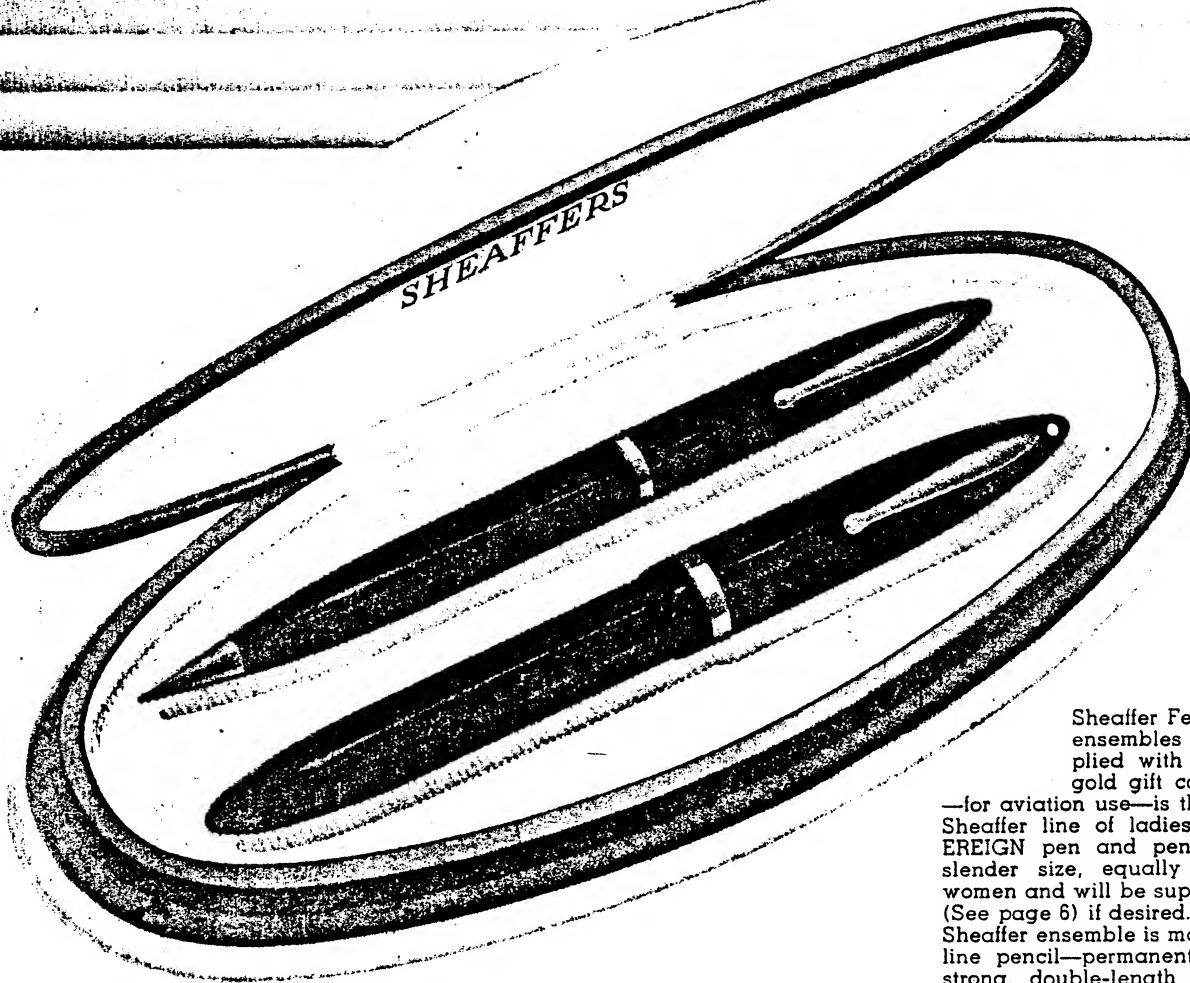

WHITE DOT *Lifetime** AND *Feathertouch** GIFT ENSEMBLES FOR WOMEN

Sheaffer Feathertouch and LIFETIME ensembles for ladies' gifts are supplied with this beautiful white and gold gift case. The LADY SKYBOY—for aviation use—is the newest addition to the Sheaffer line of ladies' ensembles. The SOVEREIGN pen and pencil ensemble is a long, slender size, equally preferred by men and women and will be supplied with men's gift case (See page 6) if desired. Each pen in a matching Sheaffer ensemble is mated with the correct Fine-line pencil—permanently sharp because of its strong, double-length lead with 39% smaller writing point. On this page are listed gift ensembles for women—on the opposite page, pens and pencils individually.

LADY SKYBOY ENSEMBLE Lifetime Feathertouch

<u>Color</u>	<u>List $12.25</u>	<u>Code</u>
<i>Visulated—(Lever Style)</i>		
Black		GIDZE
Golden Brown		GABUL
Gray Pearl		GABER
Marine Green		GABIT
Carmine		GABOS

*

**SHEAFFER'S SKYBOY
THE AIRPLANE SPECIAL
FOR ALL WHO TRAVEL
FOR ALL WHO WRITE**

SOVEREIGN ENSEMBLE Lifetime Feathertouch

<u>Color</u>	<u>List $12.75</u>	<u>Code</u>
<i>Visulated—(Lever Style)</i>		
Black		DOCAN
Golden Brown		KALOV
Gray Pearl		RIBDE
Marine Green		EKOFB
Carmine		ABAJU

One-Stroke Vacuum

Black		DODAB
Golden Brown		KALEB
Gray Pearl		RUBIM
Marine Green		EKUDF
Carmine		ABAKY

LADY SHEAFFER ENSEMBLE Lifetime Feathertouch

<u>Color</u>	<u>List $12.25</u>	<u>Code</u>
<i>Visulated—(Lever Style)</i>		
Black		LADCA
Black (Chrome trim)		EBAGU
Golden Brown		KALIC
Gray Pearl		RUCON
Marine Green		ELACG
Carmine		ABALR

One-Stroke Vacuum

Black		LADAG
Golden Brown		KALUD
Gray Pearl		RUDUP
Marine Green		ELEBH
Carmine		ABAMN

MILADY ENSEMBLE Streamlined Feathertouch

<u>Color</u>	<u>List $8.50</u>	<u>Code</u>
<i>Visulated—(Lever Style)</i>		
Black		LADPE
Black (Chrome trim)		EBADI
Golden Brown		KALIN
Gray Pearl		RUMOZ
Marine Green		ELIWK
Carmine		ABASL

One-Stroke Vacuum

Black		LADUI
Golden Brown		KALCO
Gray Pearl		RUNUB
Marine Green		ELOVL
Carmine		ABATB